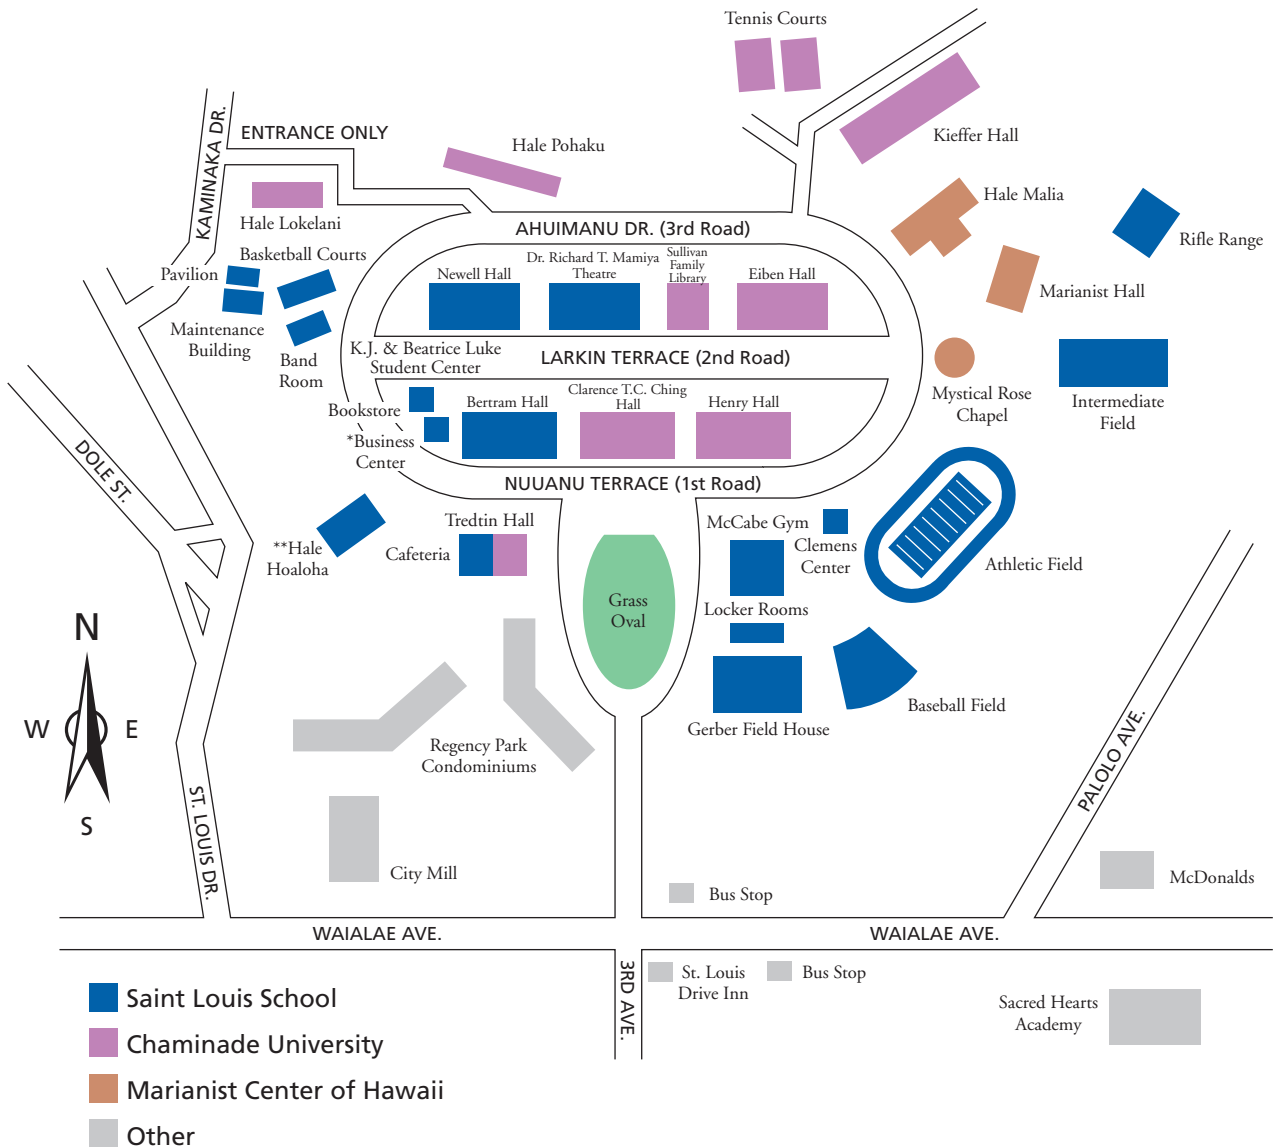

SAINT LOUIS SCHOOL

Driving H-1 East

- Take the King St. Exit (Exit 25A)
- Stay in any of the two left lanes
- Turn left under the freeway onto Waialae Ave.
- Continue on Waialae Ave. past City Mill
- At the next traffic light, turn left on 3rd Ave.

Driving H-1 West

- Take the Waialae Ave. Exit
- Go straight on Waialae Ave. to 3rd Ave.
- Turn right at the traffic light at 3rd Ave.

3142 Waialae Avenue Honolulu, Hawaii 96816-1579
 PHONE: (808) 739-7777 ADMISSIONS: (808) 739-4832
 FAX: (808) 739-4711 SAINTLOUISHAWAII.ORG